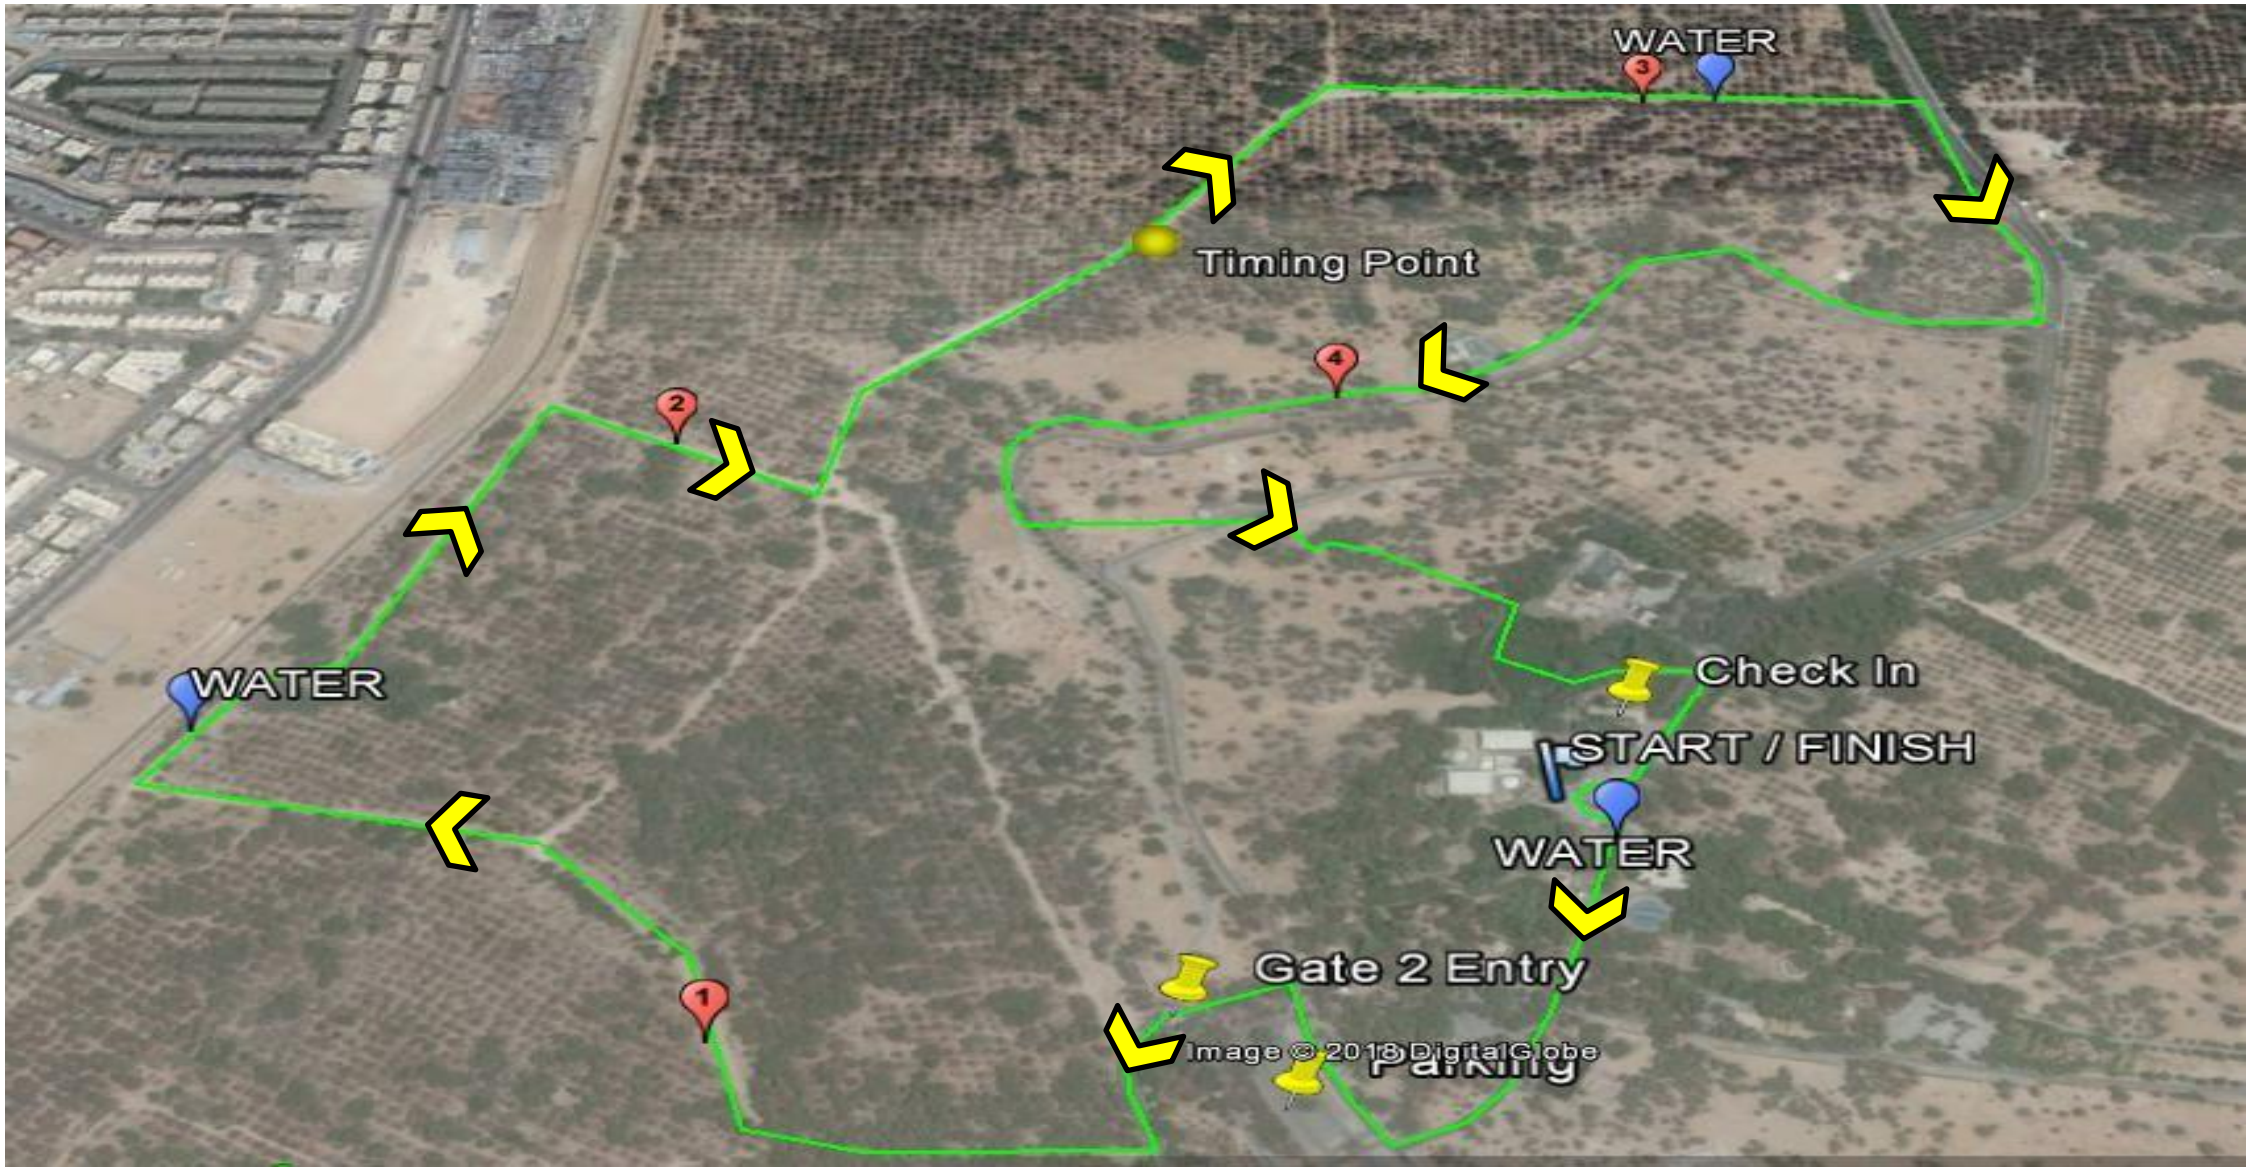

MUSHRIF PARK X-COUNTRY RUN SERIES

RACE COURSE: 5k (1 lap), 10k (2 laps), 15k (3 laps)

MUSHRIF PARK X-COUNTRY RUN SERIES

RACE COURSE: 3k (2 laps)

MUSHRIF PARK X-COUNTRY RUN SERIES

RACE COURSE: 1.5k (1 lap)